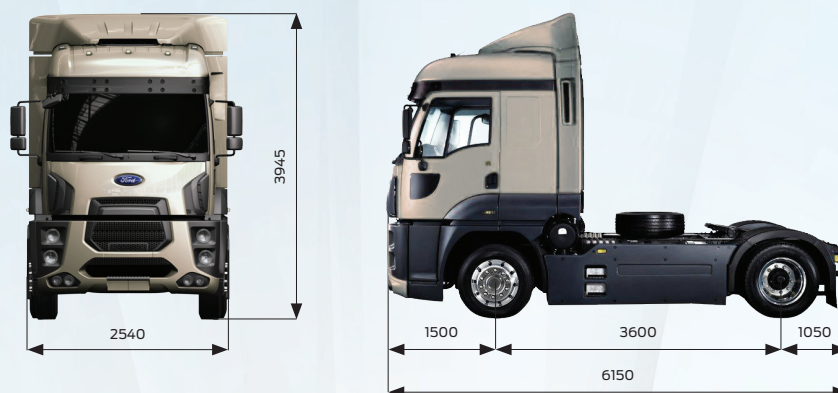

FORD TRUCKS 1848T EURO6

Basic Features

Vehicle Type	Tractor
Axle	4x2
Emission	Euro 6
Cabin Type	Extra High Roof Sleeper Cab
Wheelbase (mm)	3600

Engine

Type	Ecotorq 12,7 lt
Displacement (cc)	12740
Diameter x Stroke	130 mm x 160 mm
Power	480 PS (353 kW) / 1800 rpm
Torque	2500 Nm / 1000 - 1200 rpm
Compression Ratio	17 +/- 0,5 : 1
Oil Filling Volume	50 L
Coolant Volume	37 L (57 L with Intarder)

Transmission

Clutch	430mm Single Disc
Automated Transmission	ZF 12 TX 2620 TRAXON (16,688 - 1)

Steering

Power Assisted Single Circuit

Chassis

Chassis Thickness (mm)	8mm with Local Reinforcement
Chassis Strength	500MPa
Suspension (Front/Rear)	90 mm Parabolic Leaf Springs / Air Suspension
Axle	Single Reduction
Axle Ratio - 1200 mm 5 th Wheel	2,64
Axle Ratio - 1100 mm 5 th Wheel	2,47
Tyres - 1200 mm 5 th Wheel	295/80 R22.5
Tyres - 1100 mm 5 th Wheel	315/70 R22.5
Wheel Rim	22,5 x 9 Steel

Electrical System

Battery	24V, 2 x 12V 180 Ah
Alternator / Starter Motor	130 A / 6,5 kW

Tanks

Fuel Tank	600 L Aluminium
SCR Tank	78 L

TRUCKS

Dimensions (mm)

5 th Wheel Height	1100
Front Overhang	1500
Wheelbase	3600
Overall Length	6150
Overall Cab Length	2305
Total Height	3945 (Extra High Roof) , 3104 (Low Roof)
Overall Vehicle Width (Excluding Mirrors)	2540
Chassis Width	866
Rear Overhang	1050
Chassis Height-Front	225
Chassis Height-Rear	285
Ground Clearance-Front	300
Ground Clearance-Rear	255
Turning Radius	7500

* 960 mm 5th wheel height is available with Front Tire : 315/60 R 22,5 / Rear Tire: 295/60 R 22,5

* 1050 mm 5th wheel height is available with 315/60 R22,5 tyres

* 1100 mm 5th wheel height is available with 315/70 R22,5 tyres